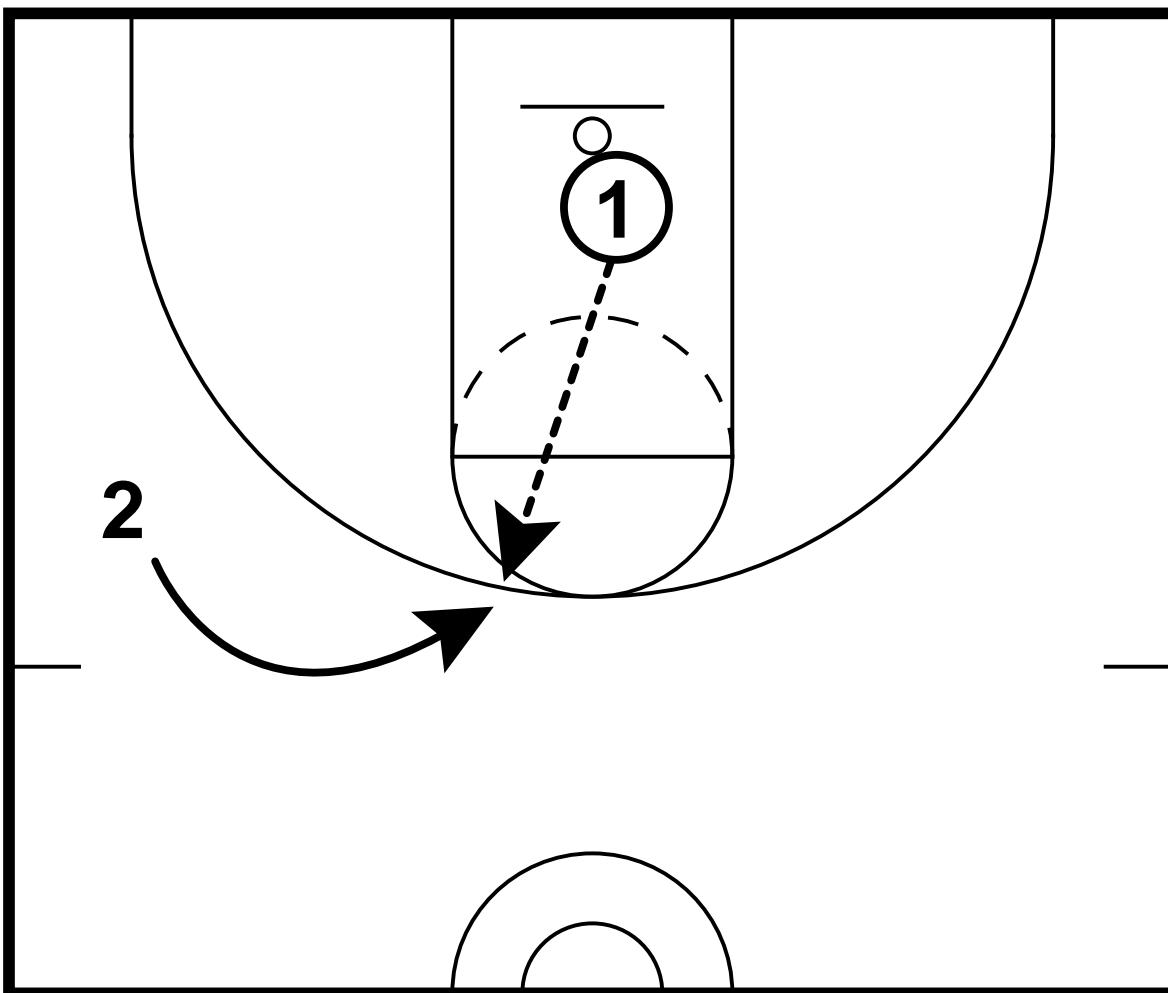

# IU Shooting

Frame 1

1 passer and 1 shooter: The same player must shoot 3's for 5 minutes. The only rule is that they must move 8 feet along the 3pt line on every shot.

Varsity Scoring: 3 consecutive makes = + 1